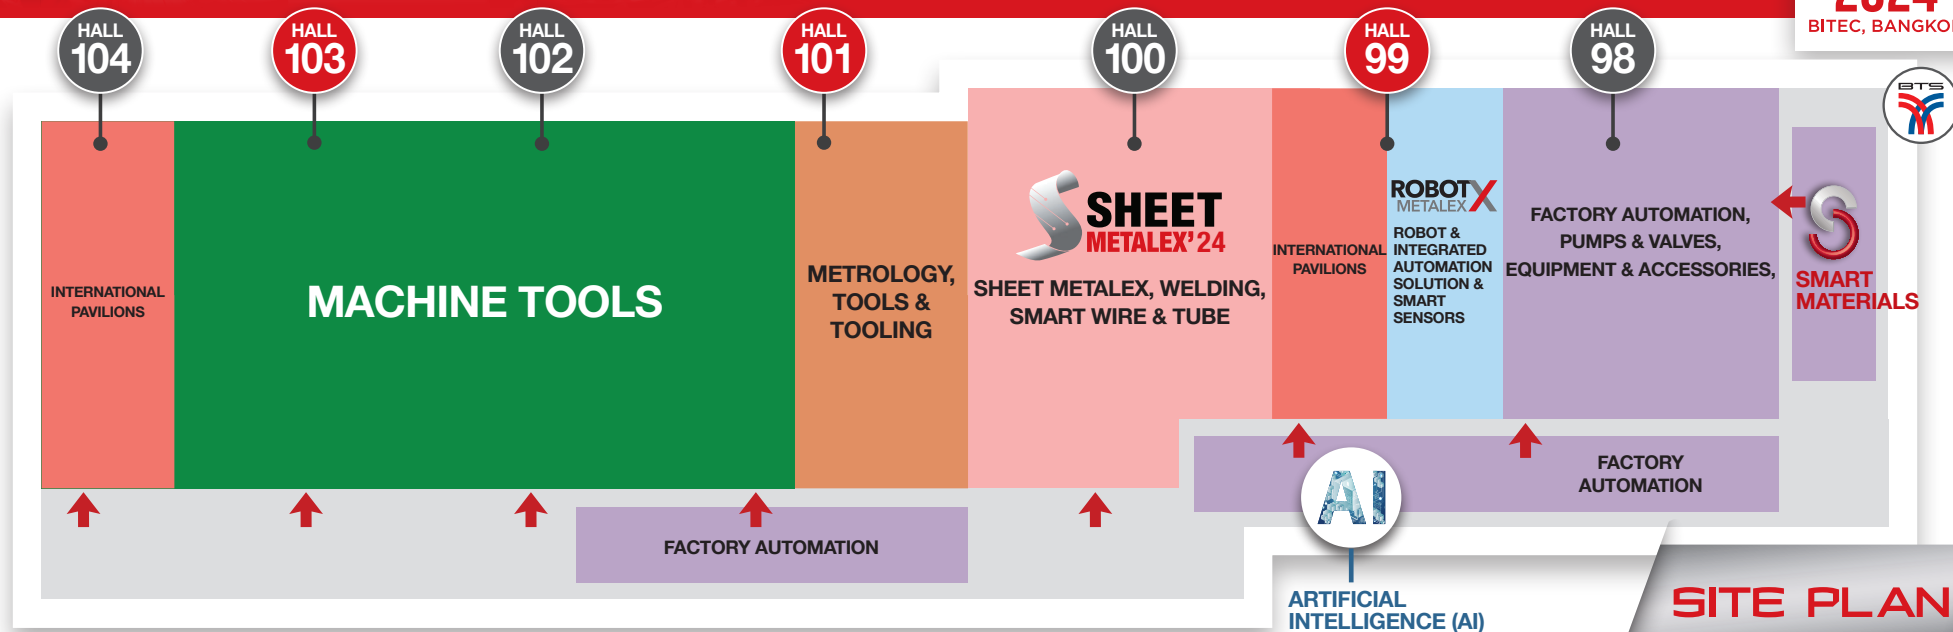

METALEX

NO. 1 MACHINE TOOLS & METALWORKING EXHIBITION SERVING ASEAN – 38th EDITION

2024

(WED-SAT)
10.00-18.00 HRS.

20-23
NOV
2024

BITEC, BANGKOK

SHOW NAME: METALEX 2024

DESCRIPTION: No. 1 Machine Tools & Metalworking Exhibition Serving ASEAN – 38th Edition

VENUE: Bangkok International Trade and Exhibition Center (BITEC), Bangkok, Thailand

KEY FACTS:

- 50,000 sq.m. of exhibit space 7 halls, Foyer 98-104
- 3,000 brands, and international pavilions
- 100,000 Thai and ASEAN buyers

MACHINE TOOLS & METALWORKING TECHNOLOGIES ON DISPLAY

HALL 98 • Factory Automation, Pumps & Valves, Equipment, Accessories

HALL 99 • Robot & Integrated Automation Solution & Smart Sensors, International Pavilion

2024

(WED-SAT)
10.00-18.00 HRS.

20-23
NOV
2024

BITEC, BANGKOK

VALUE ADDED PACKAGE

Shell Scheme		Small 12 - 24 sq.m.	Medium 36 - 60 sq.m.	Large 72+ sq.m.
Fascia with Company Name , Booth No. and Logo, Furniture and Electrical Equipment		✓		
Show Advertisement		Small	Medium	Large
Company Listing in iDirectory		✓	✓	✓
Premium Listing on Website		Bronze	Silver	Gold
Promotion on Website Exhibitor Search Page	Company Name	✓	✓	✓
	Company Logo	✓	✓	✓
	Categories	✓	✓	✓
	Stand Number	✓	✓	✓
	Description (170 characters)	✓	✓	✓
	Brands		✓	✓
	Why Visit Our Stand		✓	✓
	Products		✓	✓
Company Profile Page on Website	Website		✓	✓
	Cover Photo	✓	✓	✓
	Company Logo	✓	✓	✓
	Social Media Links (Facebook, Twitter, YouTube, LinkedIn, WeChat, and Instagram)	✓	✓	✓
	Website Link	✓	✓	✓
	Company Description (600 characters)	✓	✓	✓
	Why Visit Our Stand (200 characters)	✓	✓	✓
	Brands You Represent	✓	✓	✓
	Products	3	5	7
	Upload Products with Images (1 image / product)	✓	✓	✓
Upload Document (size: < 5mb / document)	✓	✓	✓	
Category Filter Sponsor	Appear at the top of the exhibitor directory for a single filter category.			✓
Homepage Feature	Banner on homepage that scrolls between different Gold Exhibitors.			✓
Smart Event Tool		Small	Medium	Large
Lead Capture	Emperia	✓	✓	✓